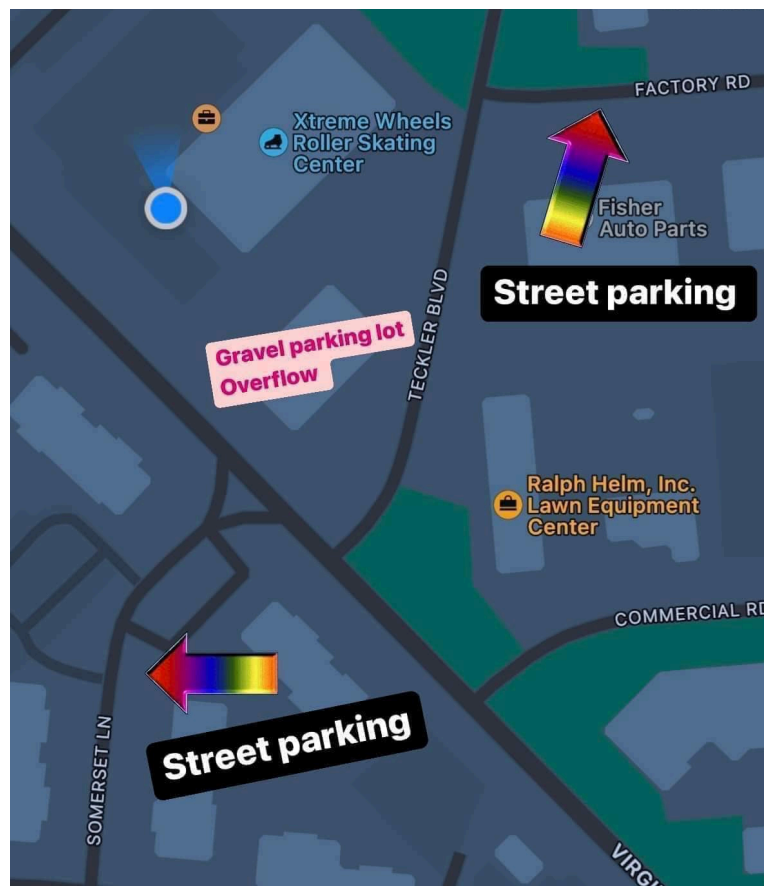

Overflow Parking Directions

PLEASE DO NOT PARK IN THE APARTMENT COMPLEXES. THEY WILL TOW YOU.

OPTION 1: PARALLEL PARKING

- You may park along any of our curbs as long as you are not blocking another vehicle or traffic flow.

OPTION 2: NEXT DOOR OVERFLOW

- The unmarked brown building next door to us at the corner of Teckler Blvd and Virginia Rd. It has a gravel lot with a “no parking” sign in it. That IS our overflow and yes you can park there! Please refer to the map for further assistance.

OPTION 3: FREE STREET PARKING

- Free street parking along Somerset Ln off Virginia Rd or Factory Rd off Teckler Blvd. Please refer to the map for further assistance